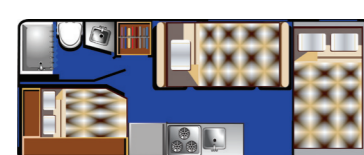

NIGHT LAYOUT

Rear bed – permanent 2.03 m x 1.37 m
Cab-over bed 2.43 m x 1.39 m
Dinette bed 1.90 m x 1.11 m