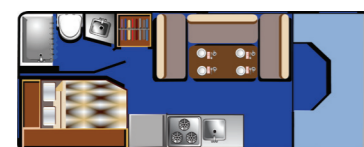

DAY LAYOUT

Significant storage capacity and all models include the standard safety features of a tether anchor and cab-over safety net