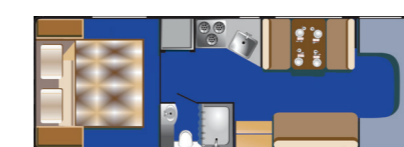

DAY LAYOUT

Generous living space equipped with sofa, TV/DVD, table which converts to bed, and kitchen with microwave, oven, fridge and freezer